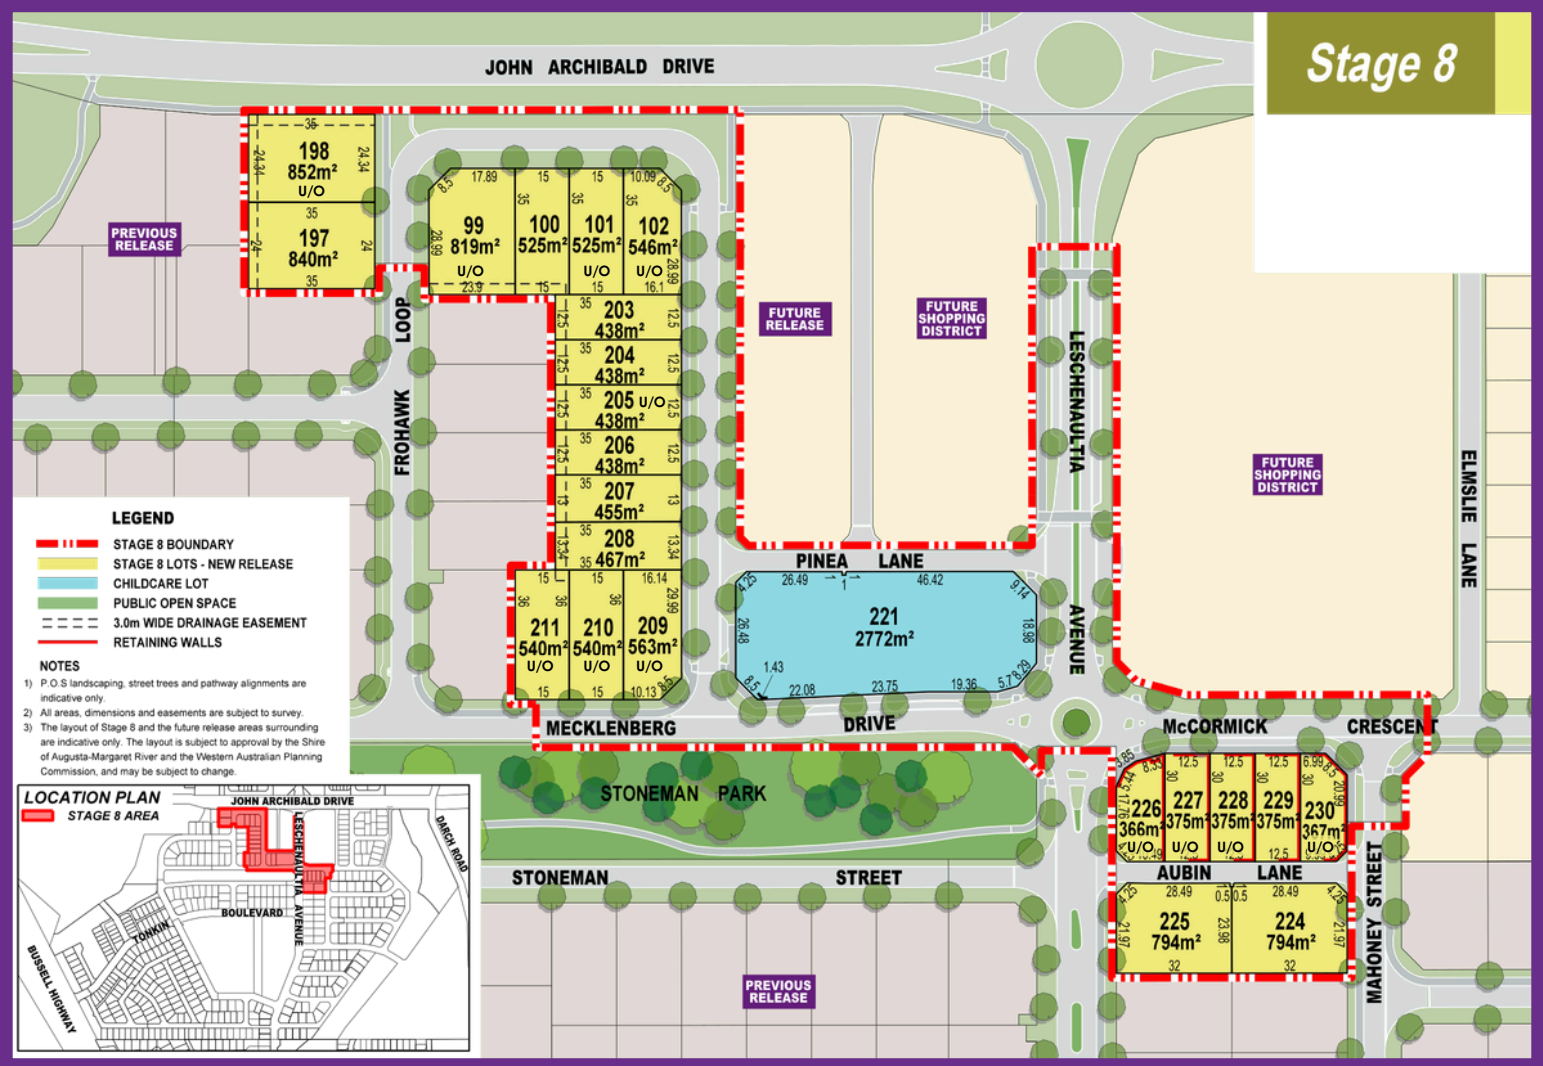

RAPIDS LANDING

Margaret River

Stage 8

VICKI GENGE

Property Consultant

0409 587 443

vicki@margaretriverrealestate.com.au