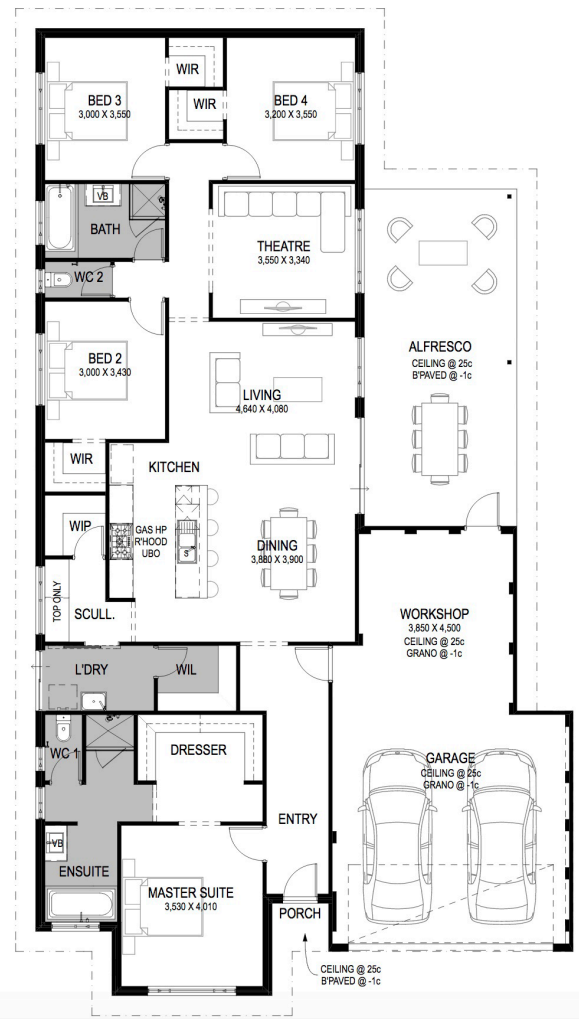

## A beautiful home in Margaret River with a workshop! From \$466,400\*

The Meelup is a great 4 x 2 home design with a huge workshop, alfresco and WIR to the Master bedroom.

This house and land packages includes:

- Fujitsu ducted reverse cycle air conditioner throughout
- Choice of 6 elevations
- Choice of Colorbond® roof cover
- Harmony Habitat roof tiles
- 31c ceilings to the Kitchen, Dining and Family room only
- 28c to Garage and Alfresco
- 28c windows and sliding door to living areas (where applicable)
- Builder's standard range Essastone bench tops to Kitchen, Bathroom and Ensuite
- Luxury Italian Smeg 900mm stainless steel appliances
- Choice of flooring 450 x 450 floor tiles, Timber laminate, Vinyl plank to living area
- Builder's standard range carpet with red foam underlay (where applicable on plans)
- Roller blinds throughout from the builder's standard range (excluding wet areas)
- Builder's standard range LED lights throughout internally
- Mirrored internal sliding robe doors to all bedroom robes (where applicable)
- Siteworks allowance included