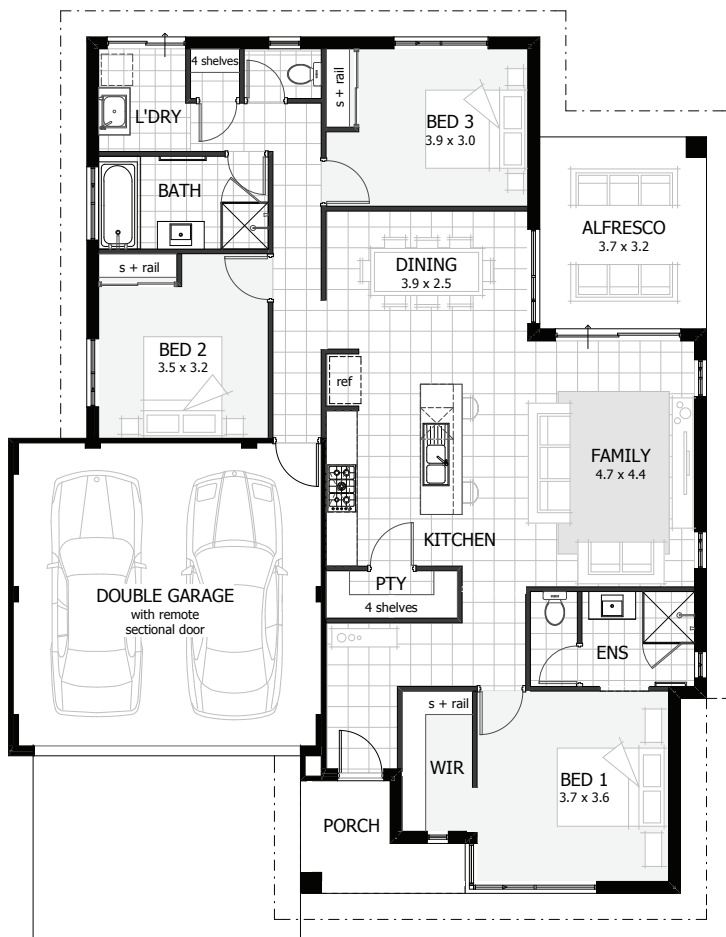

\$407,207

Lot 391 Pimelia Drive
Rapids Landing

Total Area	661m ²
Width	22m
Length	30m

the valencia

PACKAGE FEATURES

- + Includes land, earthworks and site costs
- + Fully ducted air-conditioning throughout
- + LED lighting package
- + Caesarstone benchtops throughout
- + Quality flooring throughout
- + High end selections as standard
- + Choice of elevations
- + 25 year structural warranty