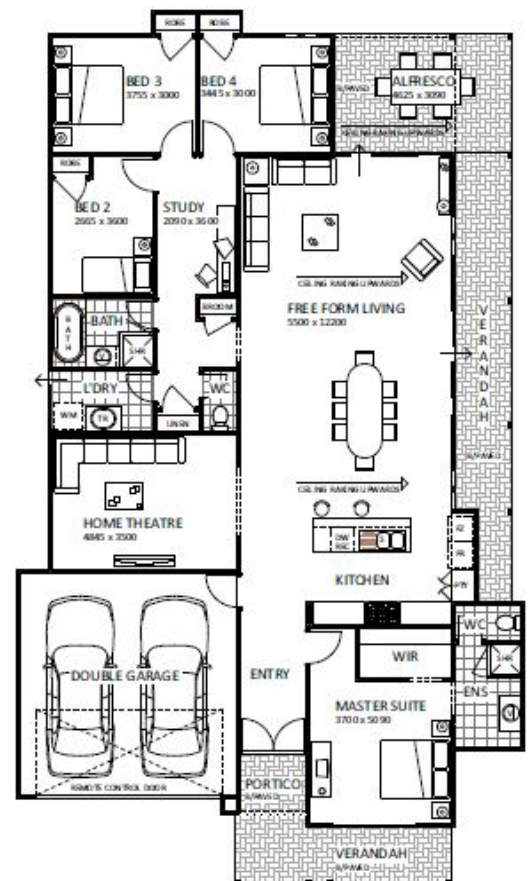

Lot 339 McCormick Crescent, Rapids Landing

Home and land package from

\$535,425

EXCLUSIVE RAPIDS LANDING AND RBC

ENVIRO PACKAGE INCLUSIONS:

- Heat Pump Hot water system
- 6.5kw tier 1 panel with a 5kw inverter solar power system
- Water tank Incentives
- Fencing and Landscaping Incentives