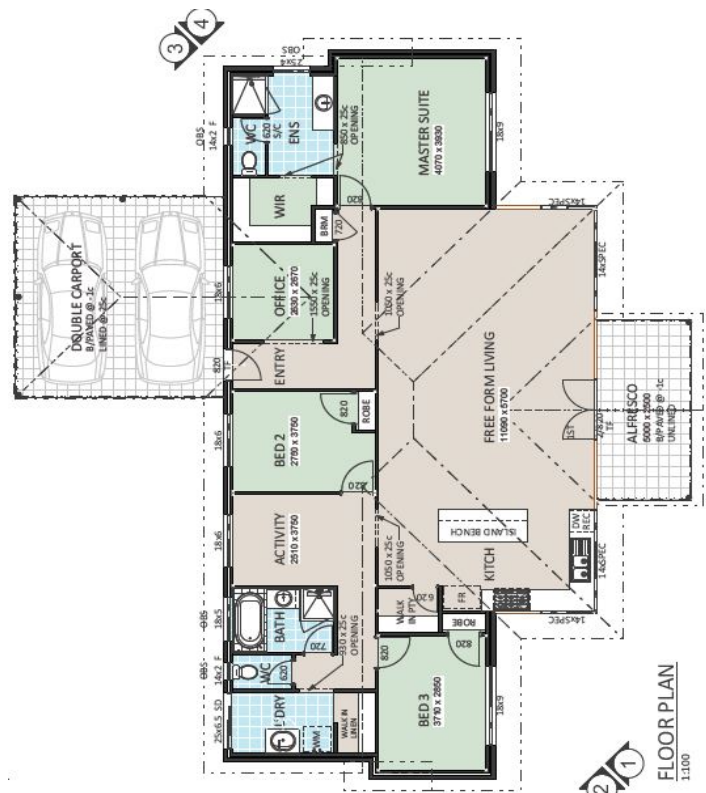

Lot 359 McCormick Crescent, Rapids Landing

Home and land package from

\$483,340

EXCLUSIVE RAPIDS LANDING AND RBC

ENVIRO PACKAGE INCLUSIONS:

- Heat Pump Hot water system
- 6.5kw tier 1 panel with a 5kw inverter solar power system
- Water tank Incentives
- Fencing and Landscaping Incentives